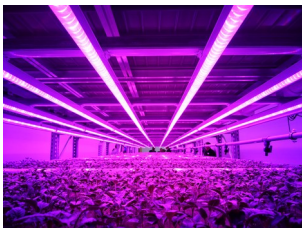

Tailor your spectrum from Purple to White, customizing light recipes for optimal crop growth.

Our turnkey solutions, spanning Europe and EurAsia, empower grower companies and research organizations to achieve remarkable results. Join us on a journey of precision, performance, and global excellence in tissue culture.